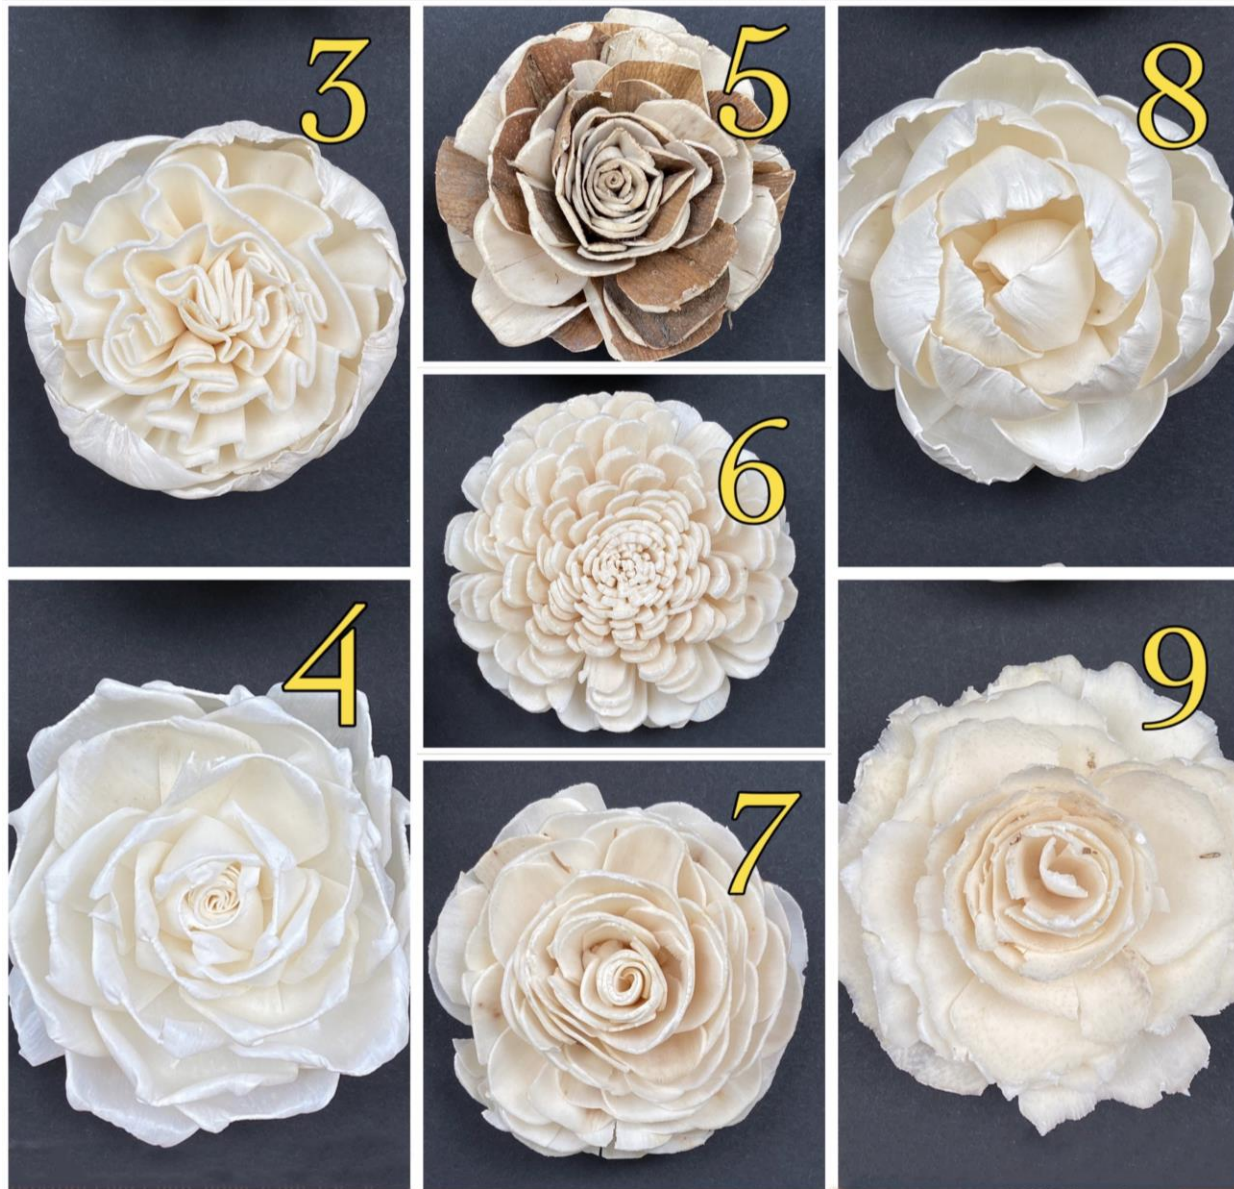

Sola Flower Styles & Sizes

XXL

4"+

XL

3 - 3.5"

Large

2.5 - 3"

Medium Small XS

2 - 2.5"

1.5 - 2" 0.5 - 1"

XXLarge

4"+

Close-ups NOT to scale.

XLarge

3 - 3.5"

Close-ups NOT to scale

Large 2.5 - 3"

Close-ups NOT to scale

Medium

2 - 2.5"

Close-ups NOT to scale

Small

1.5 - 2"

Close-ups NOT to scale